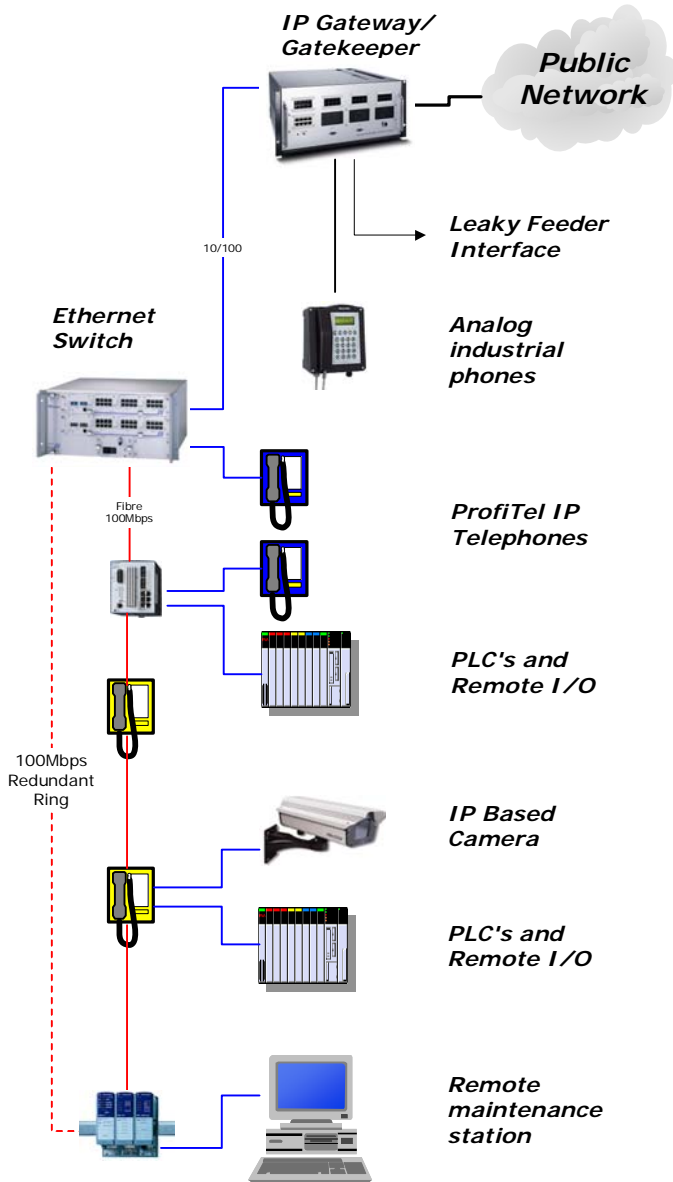

PROFITEL IP

Weatherproof IP Telephone

More than just a telephone !

Profitel IP is more than just a telephone, it is a complete communication system designed for harsh environment. It can be installed in any existing IP environment and be used as a telephone system, a gateway to analog telephones, a PA system and to collect local data for control purpose.

Profitel IP telephone unit is available with or without keypad, as handsfree, hotline or with push buttons. The modularity of the systems makes installation and maintenance easy; just swap the fascia in case of damage or failure.

It can create a complete redundant fiber optic IP network using the integrated switch (NET option) in case no IP infrastructure is available. In this case the telephone could act as a connection point for other IP based equipment like surveillance cameras, PLC's, measuring equipment etc. Profitel IP is compatible with Hirschmann HiPER Ring and can be installed in the same ring as Rail switches, MICE and MACH 3000.

Profitel IP is remotely manageable and can be tested and configured from a central location. This is a significant contribution to efficient maintenance and reliable operation.

From mine to railway...

System topology :