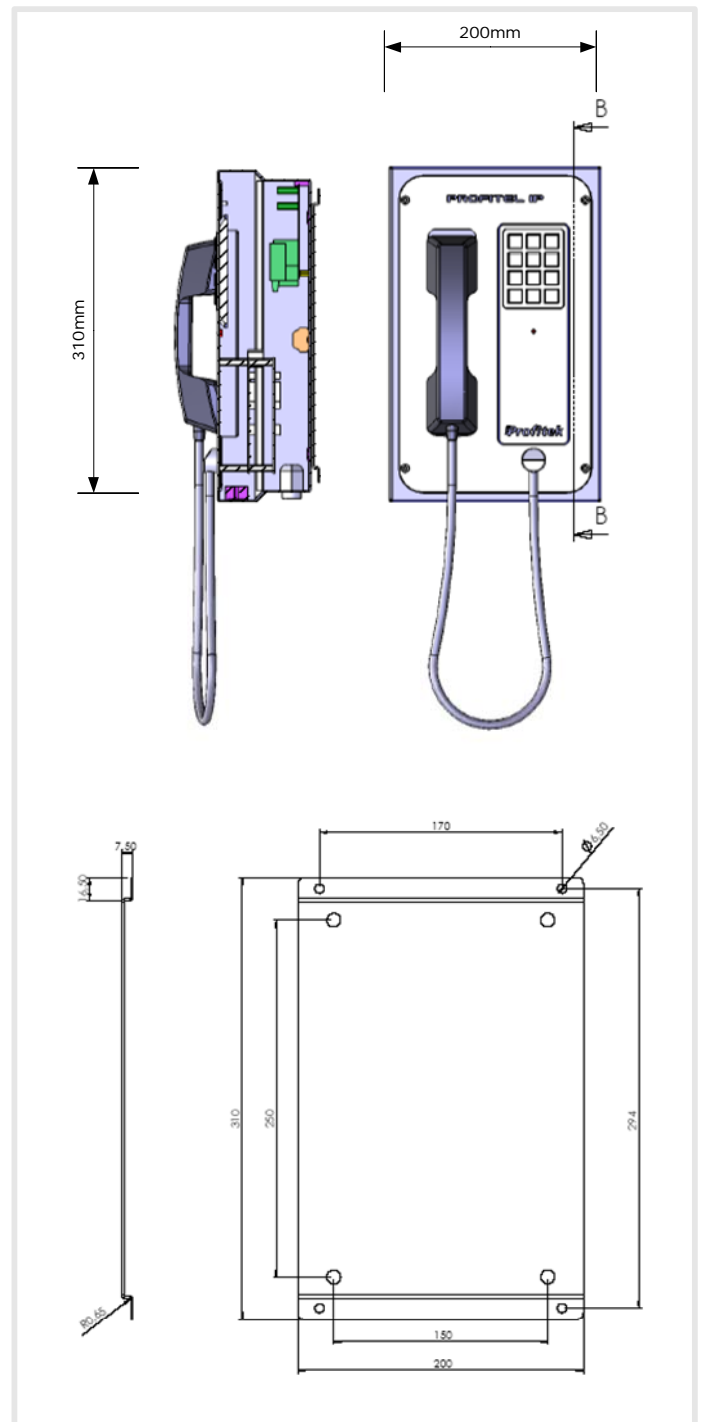

System topology :

Technical & ordering information :

Description	Operation	Part #	Interfaces	Power	Protection
ProfiTel IP	Handset, keypad	102736	1x10BT (RJ45)	24VDC	IP65
ProfiTel IP HotKey	Handset, pushbuttons	102737	1x10BT (RJ45)	24VDC	IP65
ProfiTel IP Handsfree	Pushbuttons	102738	1x10BT (RJ45)	24VDC	IP65
ProfiTel IP HotLine	Handset	102739	1x10BT (RJ45)	24VDC	IP65
ProfiTel IP NET M	Handset, keypad	102742	2x10/100BTX (RJ45), 2x100BFX MM (SCD)	24VDC	IP65
ProfiTel IP HotKey NET M	Handset, pushbuttons	102743	2x10/100BTX (RJ45), 2x100BFX MM (SCD)	24VDC	IP65
ProfiTel IP Handsfree NET M	Pushbuttons	102744	2x10/100BTX (RJ45), 2x100BFX MM (SCD)	24VDC	IP65
ProfiTel IP HotLine NET M	Handset	102745	2x10/100BTX (RJ45), 2x100BFX MM (SCD)	24VDC	IP65
ProfiTel IP NET S	Handset, keypad	102746	2x10/100BTX (RJ45), 2x100BFX SM (SCD)	24VDC	IP65
ProfiTel IP HotKey NET S	Handset, pushbuttons	102747	2x10/100BTX (RJ45), 2x100BFX SM (SCD)	24VDC	IP65
ProfiTel IP Handsfree NET S	Pushbuttons	102748	2x10/100BTX (RJ45), 2x100BFX SM (SCD)	24VDC	IP65
ProfiTel IP HotLine NET S	Handset	102749	2x10/100BTX (RJ45), 2x100BFX SM (SCD)	24VDC	IP65