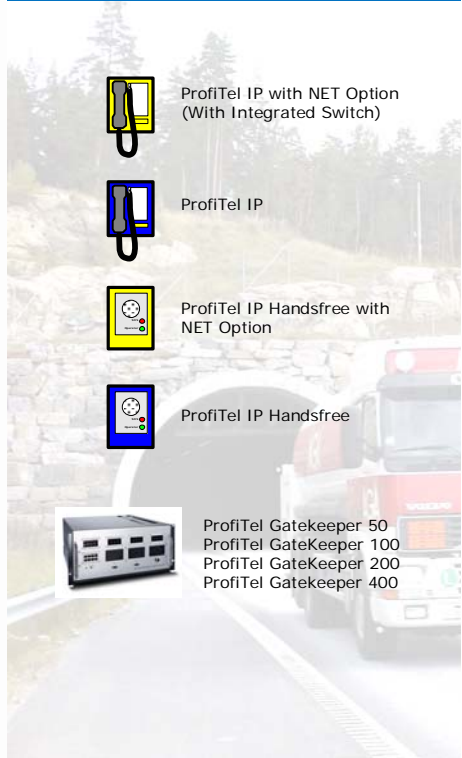

ProfiTel IP Emergency Telephone System Road, Highway & Tunnel

ProfiTel IP Different versions

- Fibre optic cable MM or SM (Ethernet 100Mbps)
- Copper cable (ISDN Telephone Line)
- Copper cable 4 pairs UTP or FTP (Ethernet 10/100Mbps)