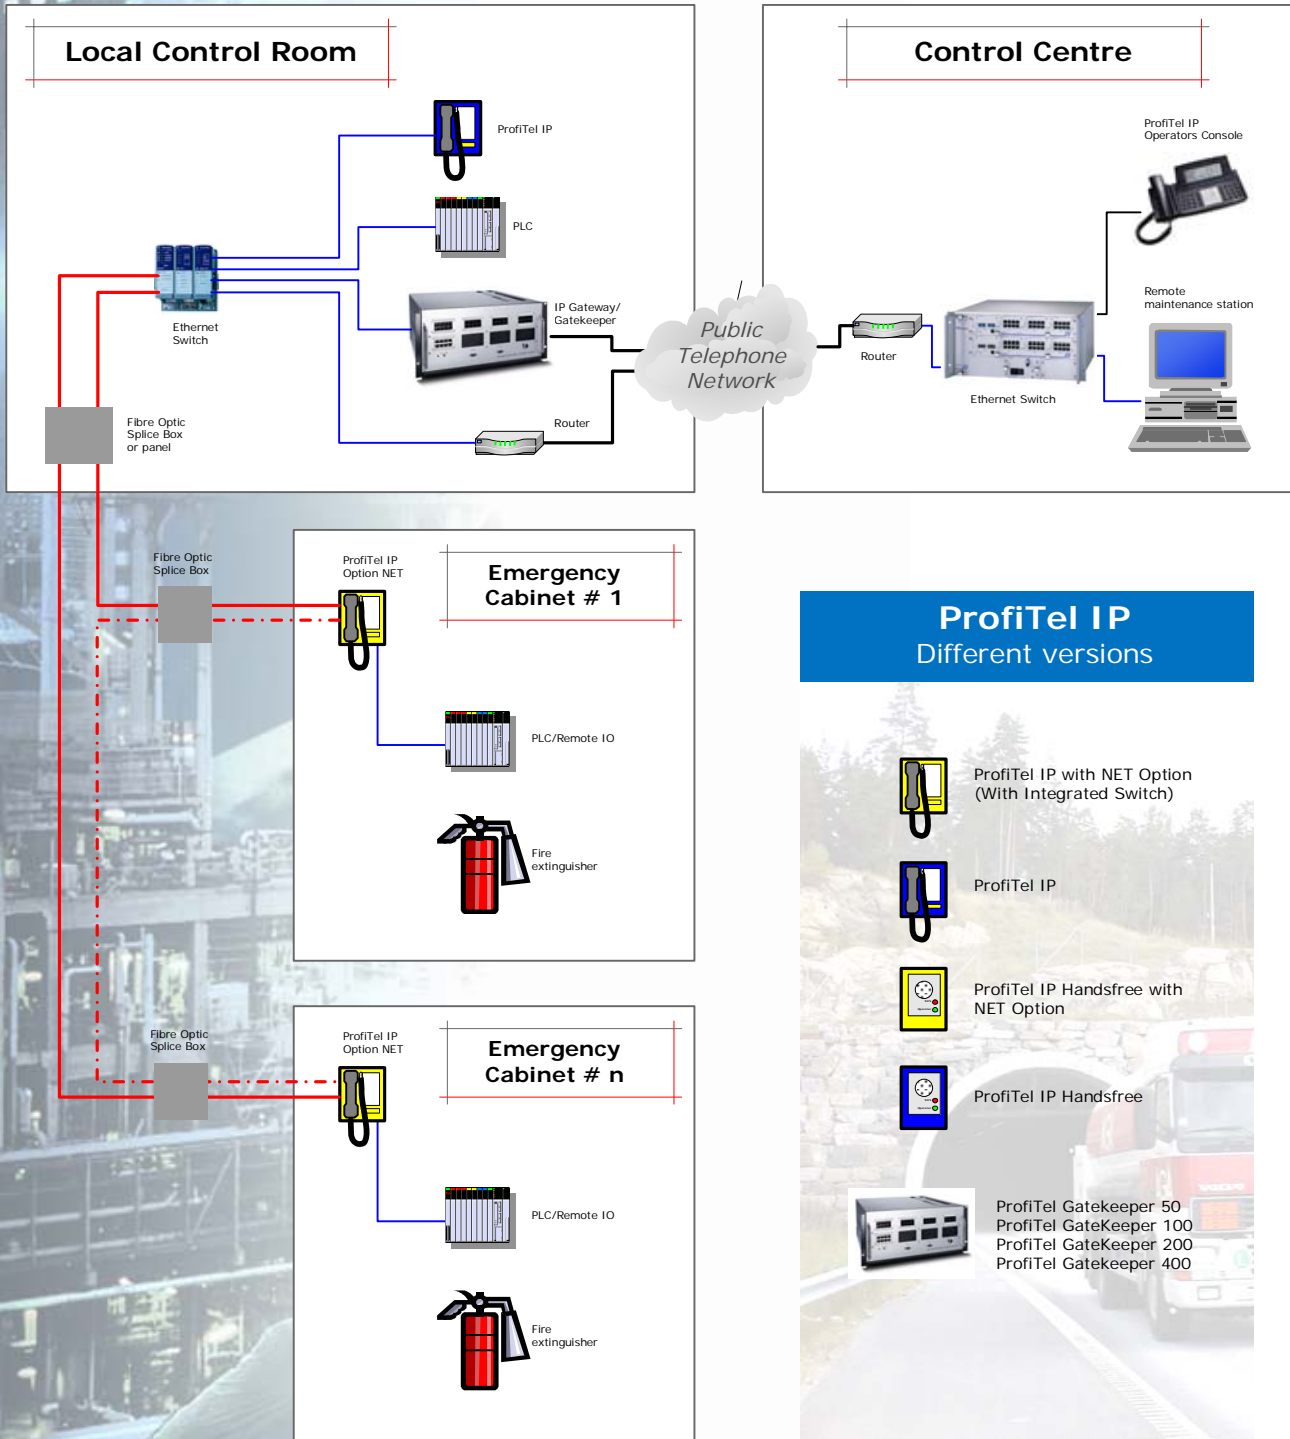

ProfiTel IP Emergency Telephone System Road, Highway & Tunnel

ProfiTel IP Different versions

- Fibre optic cable MM or SM (Ethernet 100Mbps)
- Copper cable (ISDN Telephone Line)
- Copper cable 4 pairs UTP or FTP (Ethernet 10/100Mbps)

<i>Project/Customer</i>		<i>Subject</i>	
ProfiTel IP		Emergency Telephone System	
		<i>Revision</i>	
		1	
 Oslo : +47 23 33 88 80 Bergen : +47 55 59 42 30		<i>Date</i>	<i>Sign.</i>
		March 24 th 2004	IS