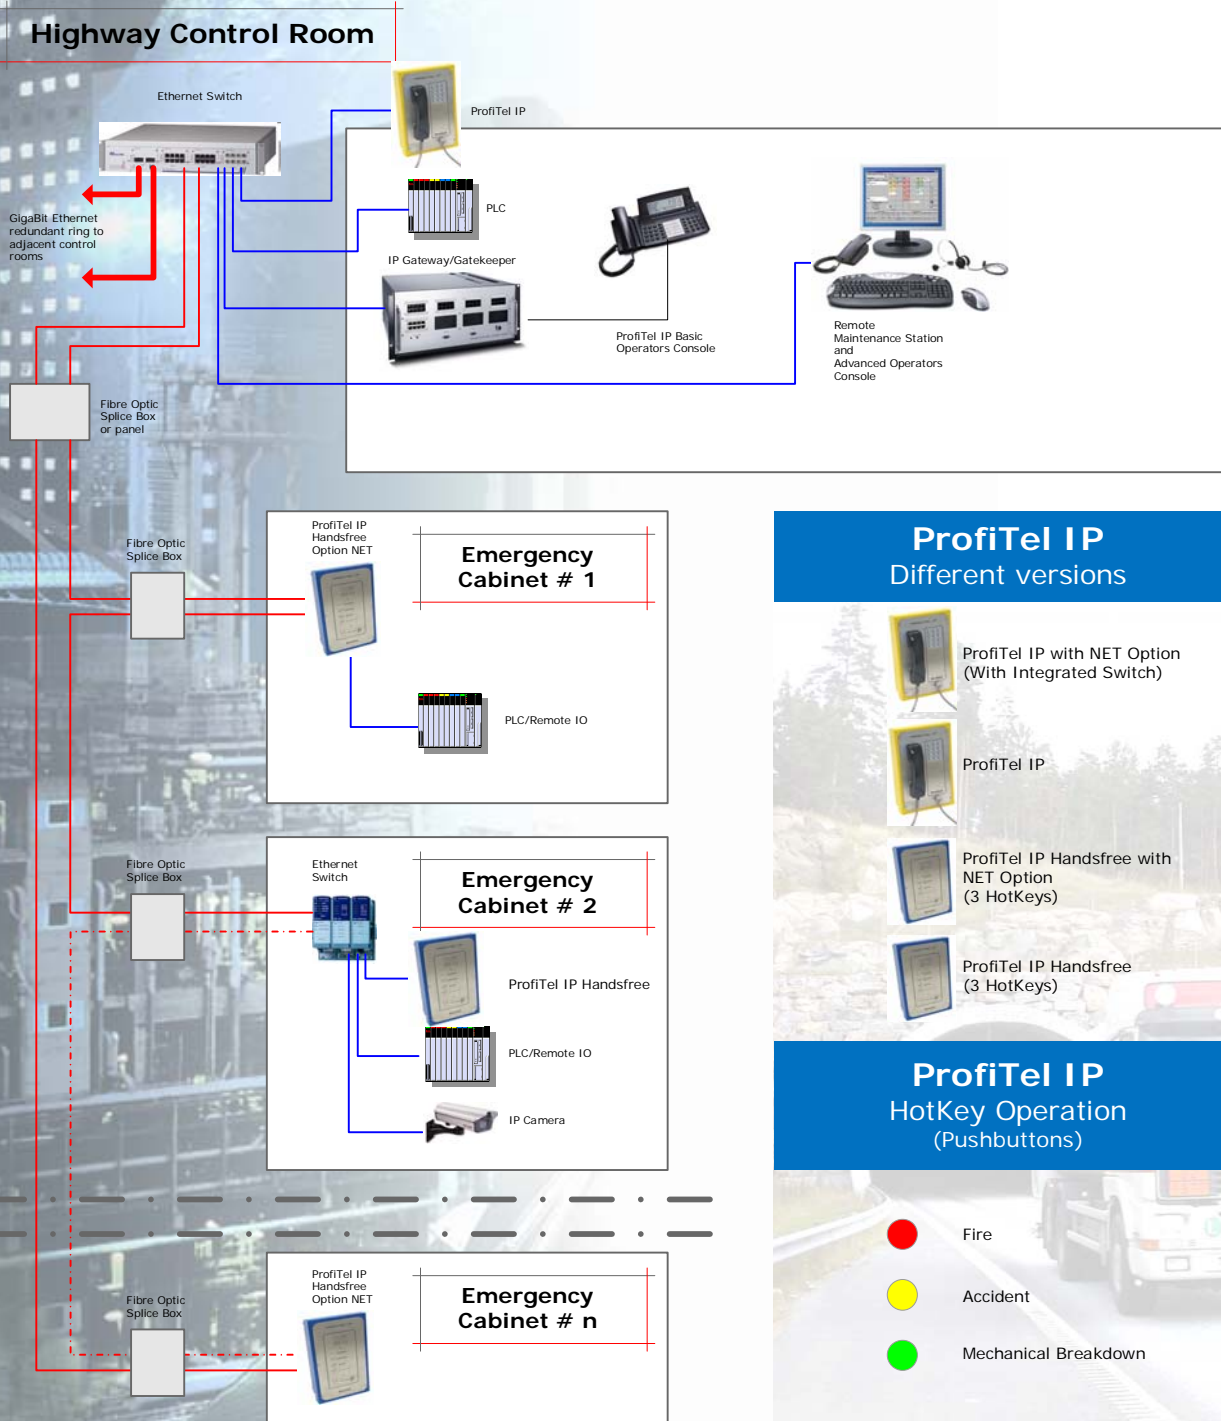

ProfiTel IP Highway Emergency Telephone System

ProfiTel IP Different versions

ProfiTel IP HotKey Operation (Pushbuttons)

- Fibre optic cable SM (GigaBit Ethernet)
- Fibre optic cable MM or SM (Ethernet 100Mbps)
- Copper cable (ISDN Telephone Line)
- Copper cable 4 pairs UTP or FTP (Ethernet 10/100Mbps)

<i>Project/Customer</i>		<i>Subject</i>	
ProfiTel IP		Highway Emergency Telephone System	
		<i>Revision</i> 2	
 Bergen : +47 55 59 69 00 WWW.profitelip.com		<i>Date</i>	<i>Sign.</i>
		March 24 th 2006	KAG