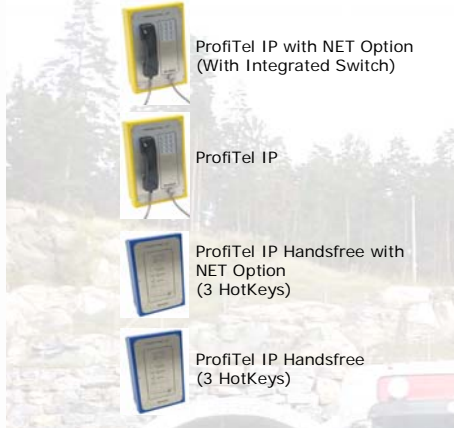

ProfiTel IP Highway Emergency Telephone System

ProfiTel IP Different versions

ProfiTel IP HotKey Operation (Pushbuttons)

- Fibre optic cable SM (GigaBit Ethernet)
- Fibre optic cable MM or SM (Ethernet 100Mbps)
- Copper cable (ISDN Telephone Line)
- Copper cable 4 pairs UTP or FTP (Ethernet 10/100Mbps)