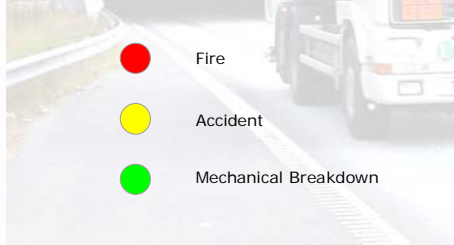

ProfiTel IP Highway Emergency Telephone System

ProfiTel IP Different versions

ProfiTel IP HotKey Operation (Pushbuttons)

- Fibre optic cable SM (GigaBit Ethernet)
- Fibre optic cable MM or SM (Ethernet 100Mbps)
- Copper cable (ISDN Telephone Line)
- Copper cable 4 pairs UTP or FTP (Ethernet 10/100Mbps)